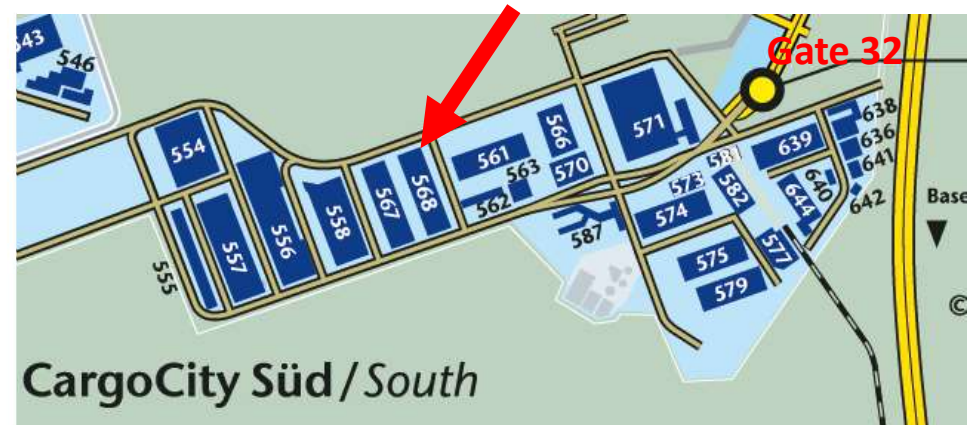

Address

Building 568
60549 Cargo City South / Frankfurt Airport

Location

Cargo Acceptance office is located directly beside truck gate no. 1 at building 568

Find us

EORI No.: DE88388257001355

RAC No.: DE/RA/01494-01